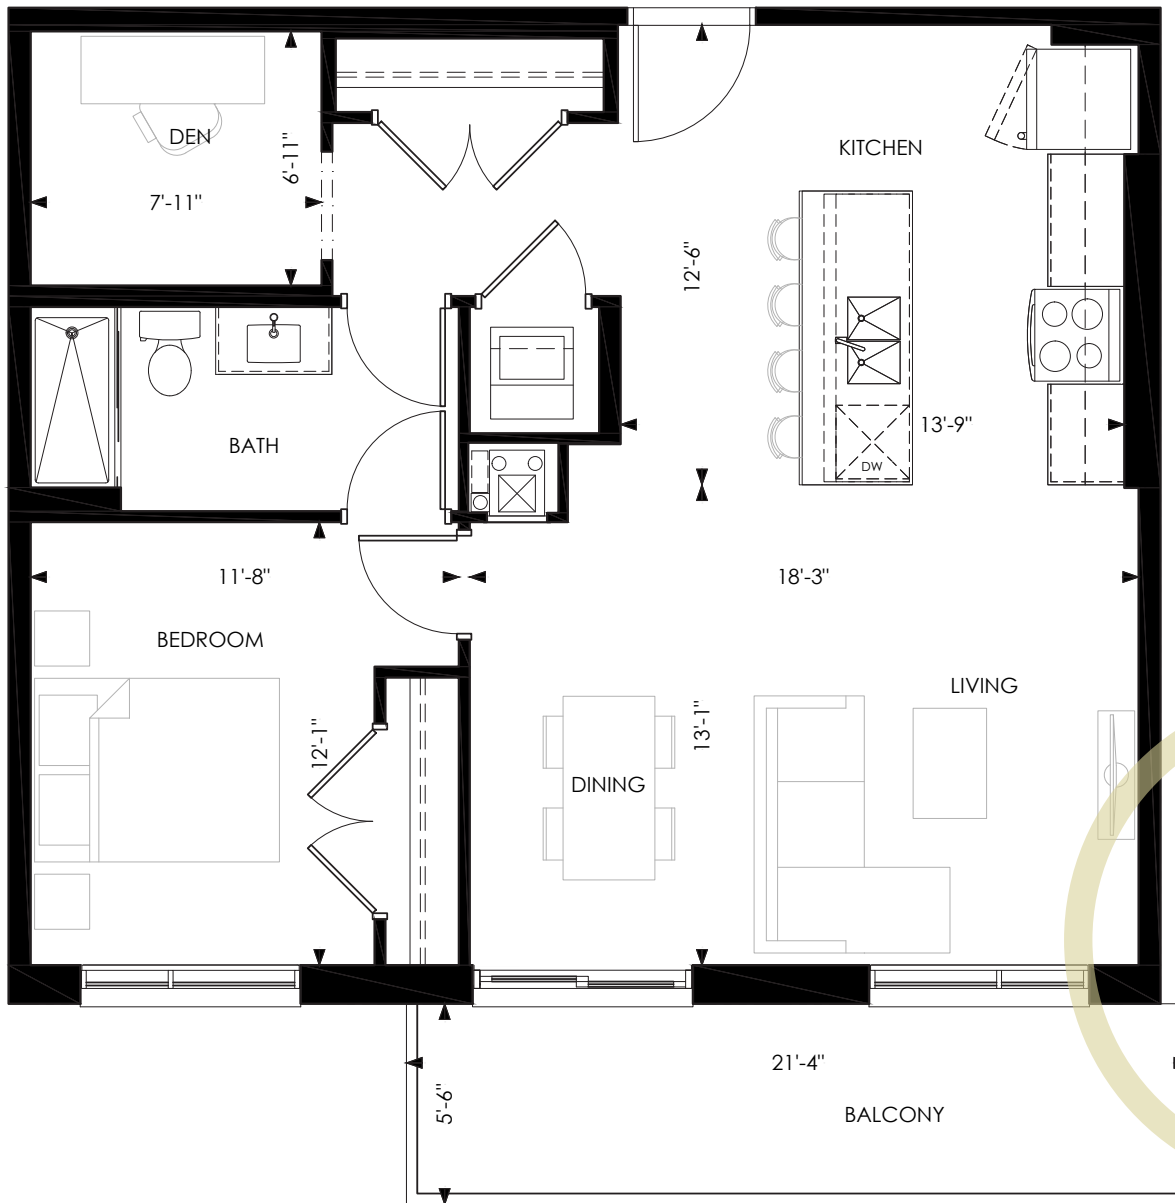

SIXTY SIX

Suite F2

1 BR, 1 Bath + Den | 850 SF

Suites: 515 – 915

Extended Balcony on Floor 5

Does not include furniture. All dimensions and specifications are subject to change without notice. E.&O.E

66 Weber St. E., Kitchener, ON N2H 1C7