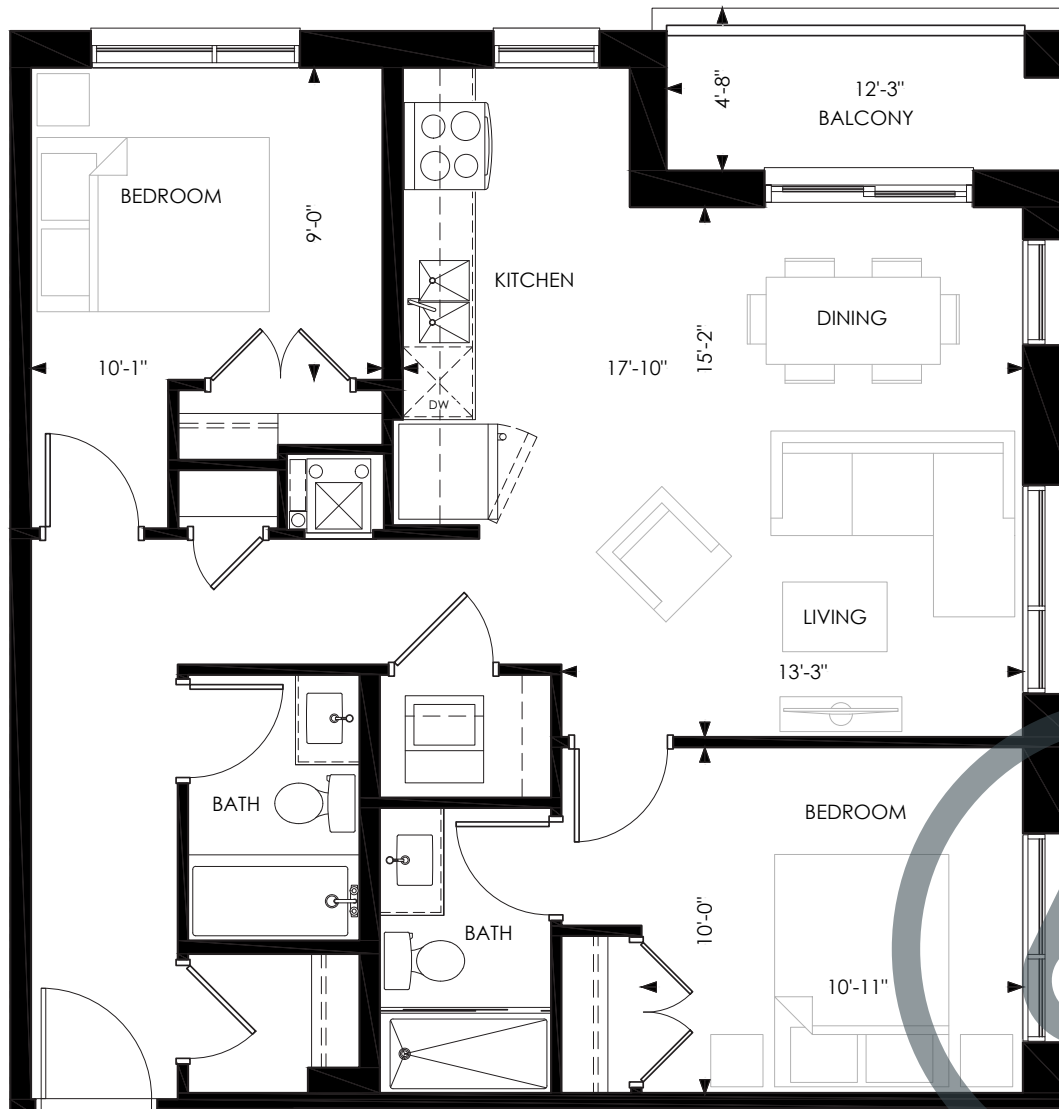

# SIXTY SIX

## Suite D1

2 BR, 2 Bath | 897 SF

Suites: 216, 316, 416, 516

Does not include furniture. All dimensions and specifications are subject to change without notice. E.&O.E

66 Weber St. E., Kitchener, ON N2H 1C7