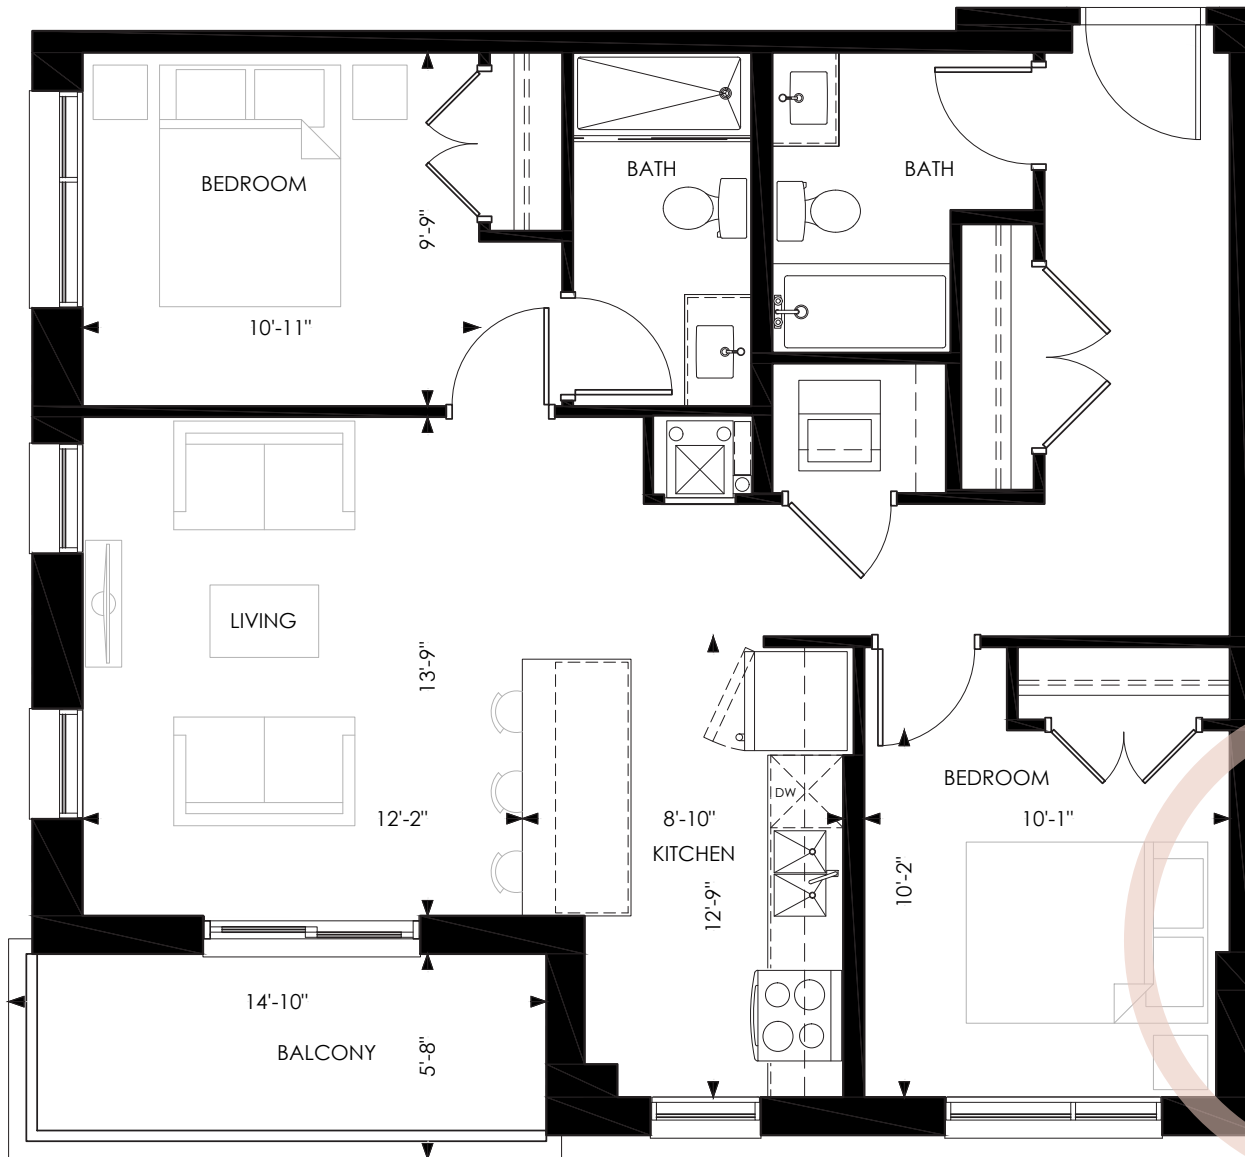

# SIXTY SIX

## Suite G1

2 BR, 2 Bath | 957 SF

Suites: 201, 301, 401

Does not include furniture. All dimensions and specifications are subject to change without notice. E.&O.E

66 Weber St. E., Kitchener, ON N2H 1C7

[livingatcivic66.com](http://livingatcivic66.com)