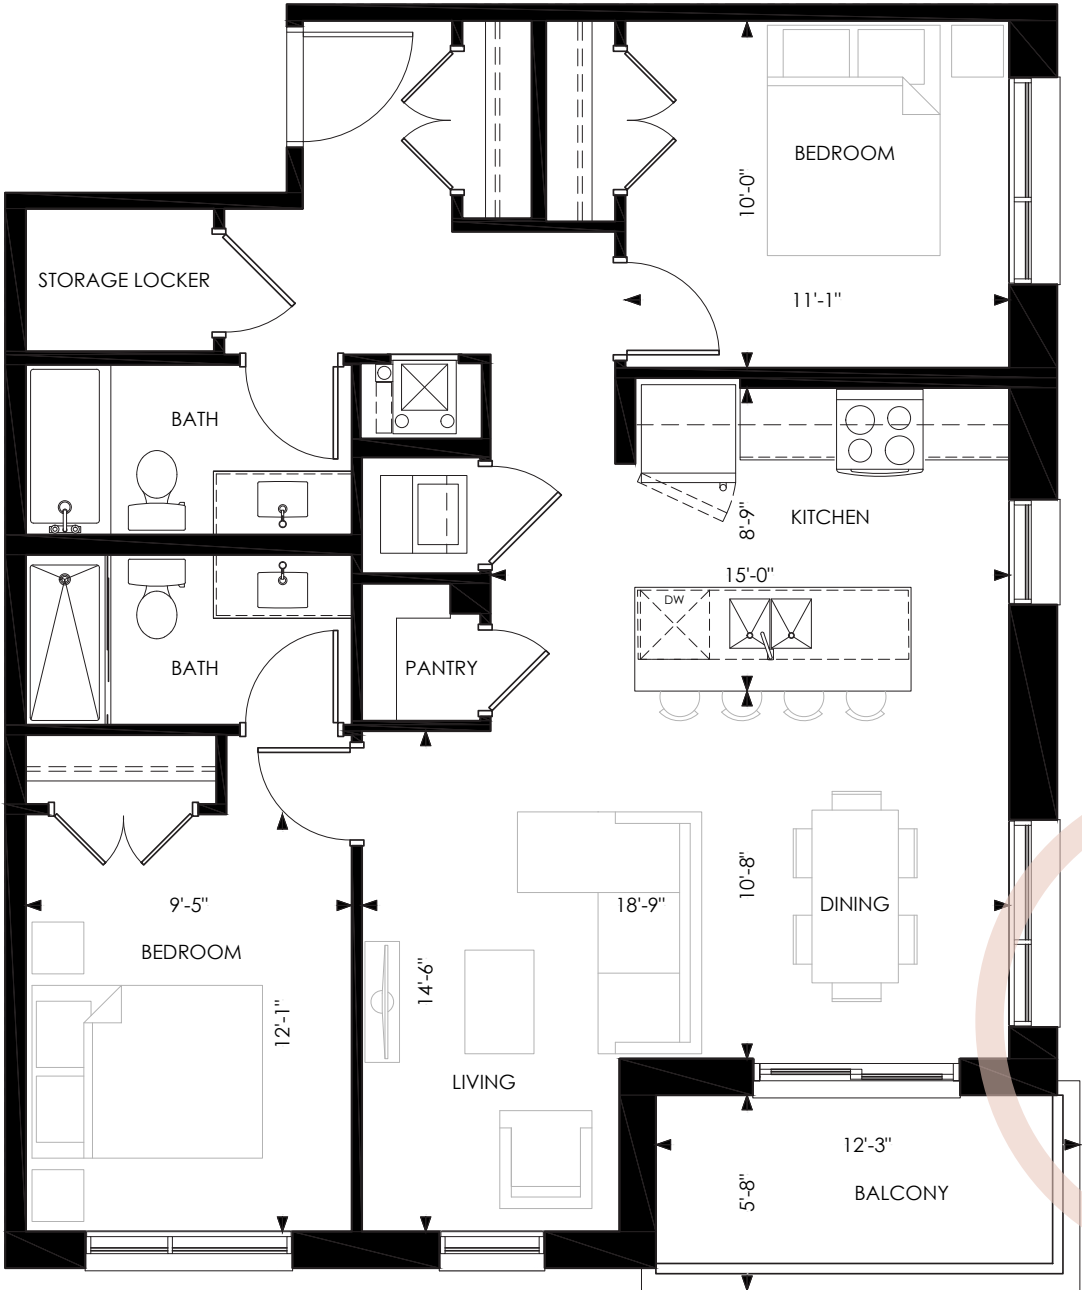

SIXTY SIX

Suite E1

2 BR, 2 Bath | 1,011 SF

Suites: 217, 317, 417

Storage Locker

L 2-4

66 Weber St. E., Kitchener, ON N2H 1C7

livingatcivic66.com

Does not include furniture. All dimensions and specifications are subject to change without notice. E.&O.E