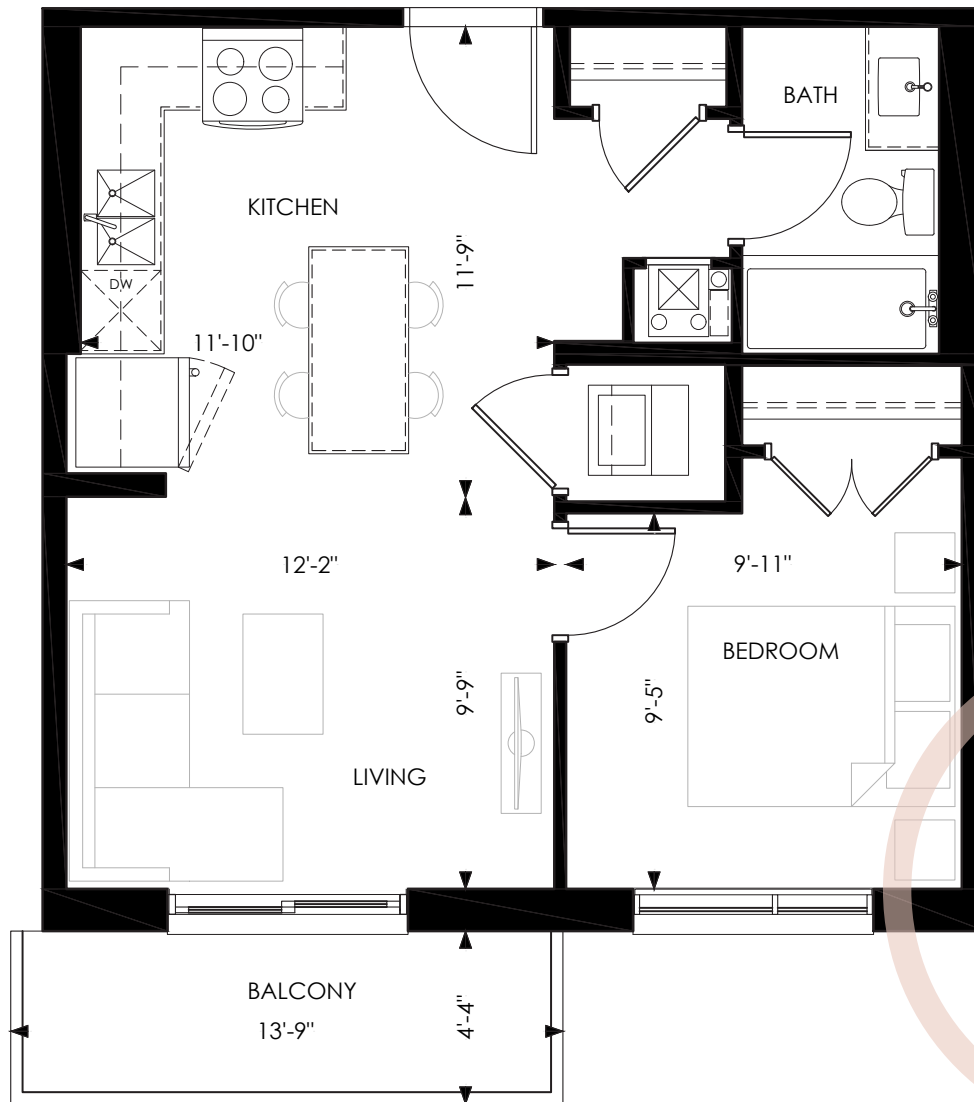

SIXTY SIX

Suite B4

1 BR, 1 Bath | 543 SF

Suites: 503, 505, 507, 509 – 1103, 1105,
1107, 1109

Does not include furniture. All dimensions and specifications are subject to change without notice. E.&O.E

66 Weber St. E., Kitchener, ON N2H 1C7