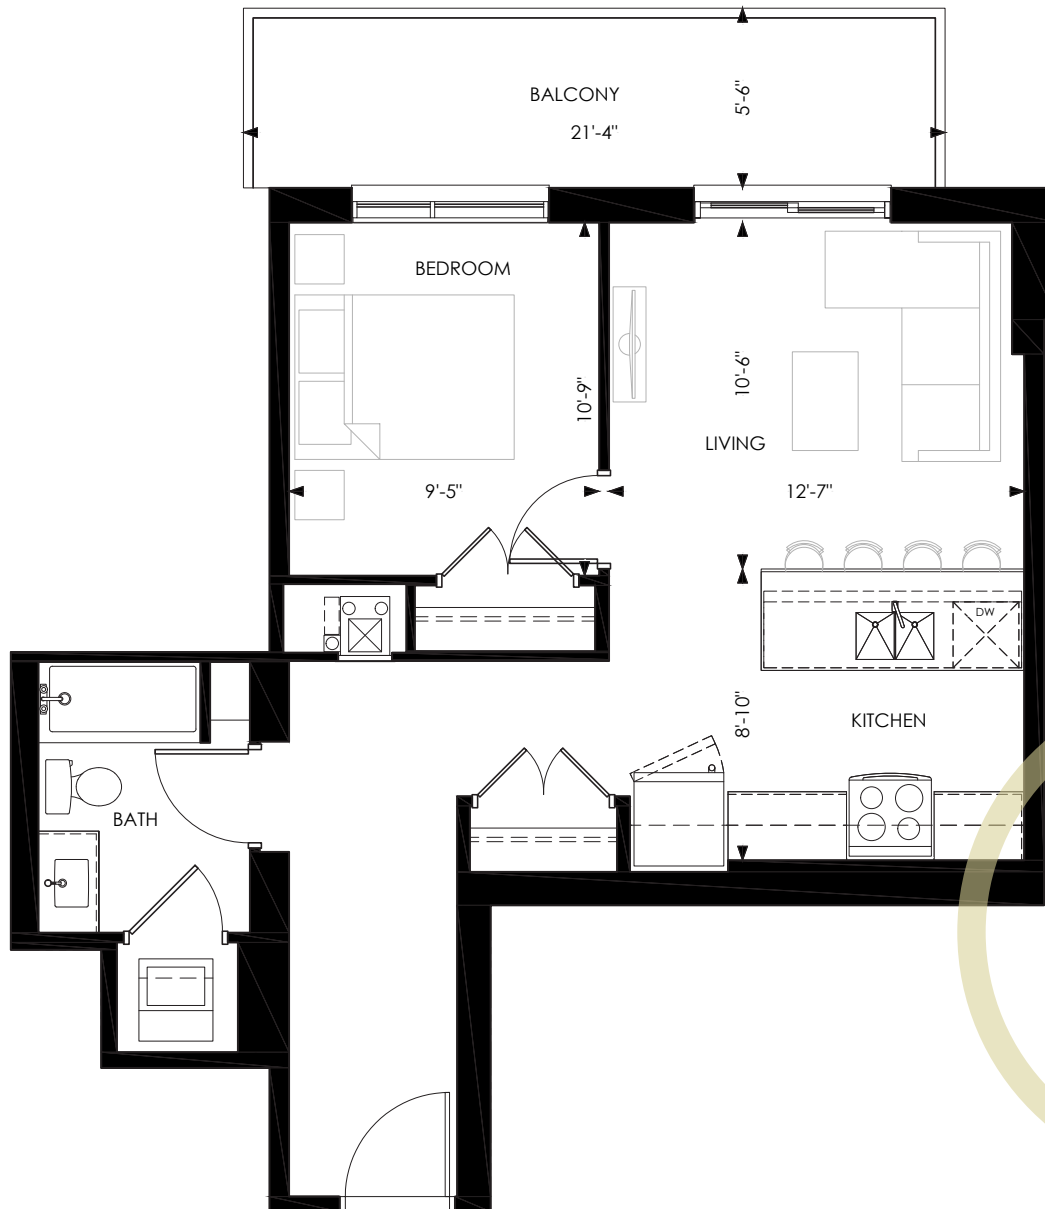

# SIXTY SIX

## Suite B3

1 BR, 1 Bath | 666 SF

Suites: 204 – 904

No balcony on Floor 5

Does not include furniture. All dimensions and specifications are subject to change without notice. E.&O.E

66 Weber St. E., Kitchener, ON N2H 1C7