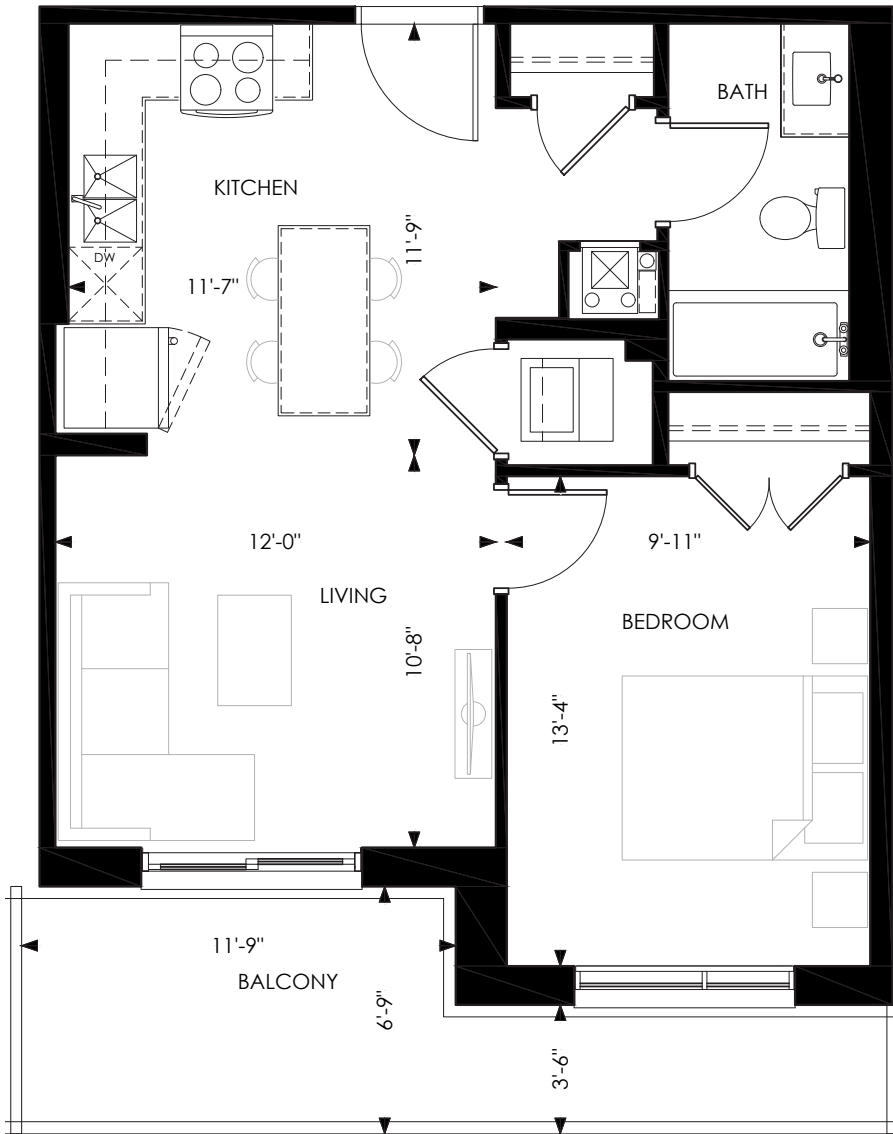

Suite B1a

Suite B1b

SIXTY SIX

Suite B1a | B1b

1 BR, 1 Bath | a591 or b612 SF

Suites: 513 – 1113

Does not include furniture. All dimensions and specifications are subject to change without notice. E.&O.E

66 Weber St. E., Kitchener, ON N2H 1C7