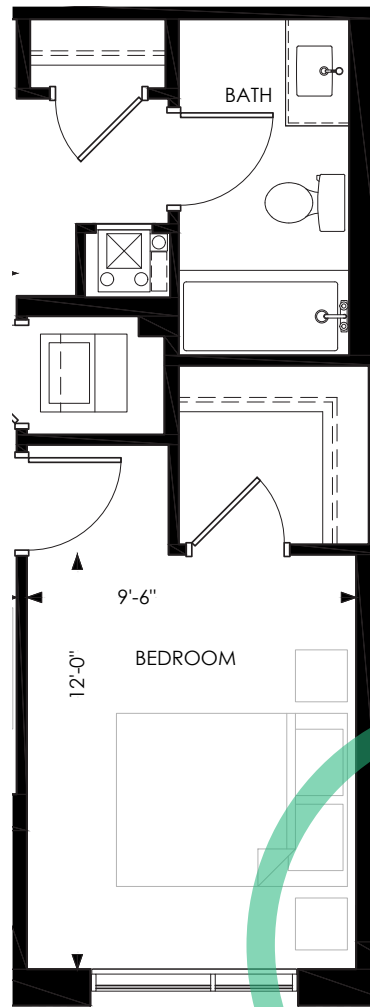

Suite B1a

Suite B1b

SIXTY SIX

Suite B1a | B1b

1 BR, 1 Bath | a591 or b612 SF

Suites: 513 – 1113

Does not include furniture. All dimensions and specifications are subject to change without notice. E.&O.E

66 Weber St. E., Kitchener, ON N2H 1C7